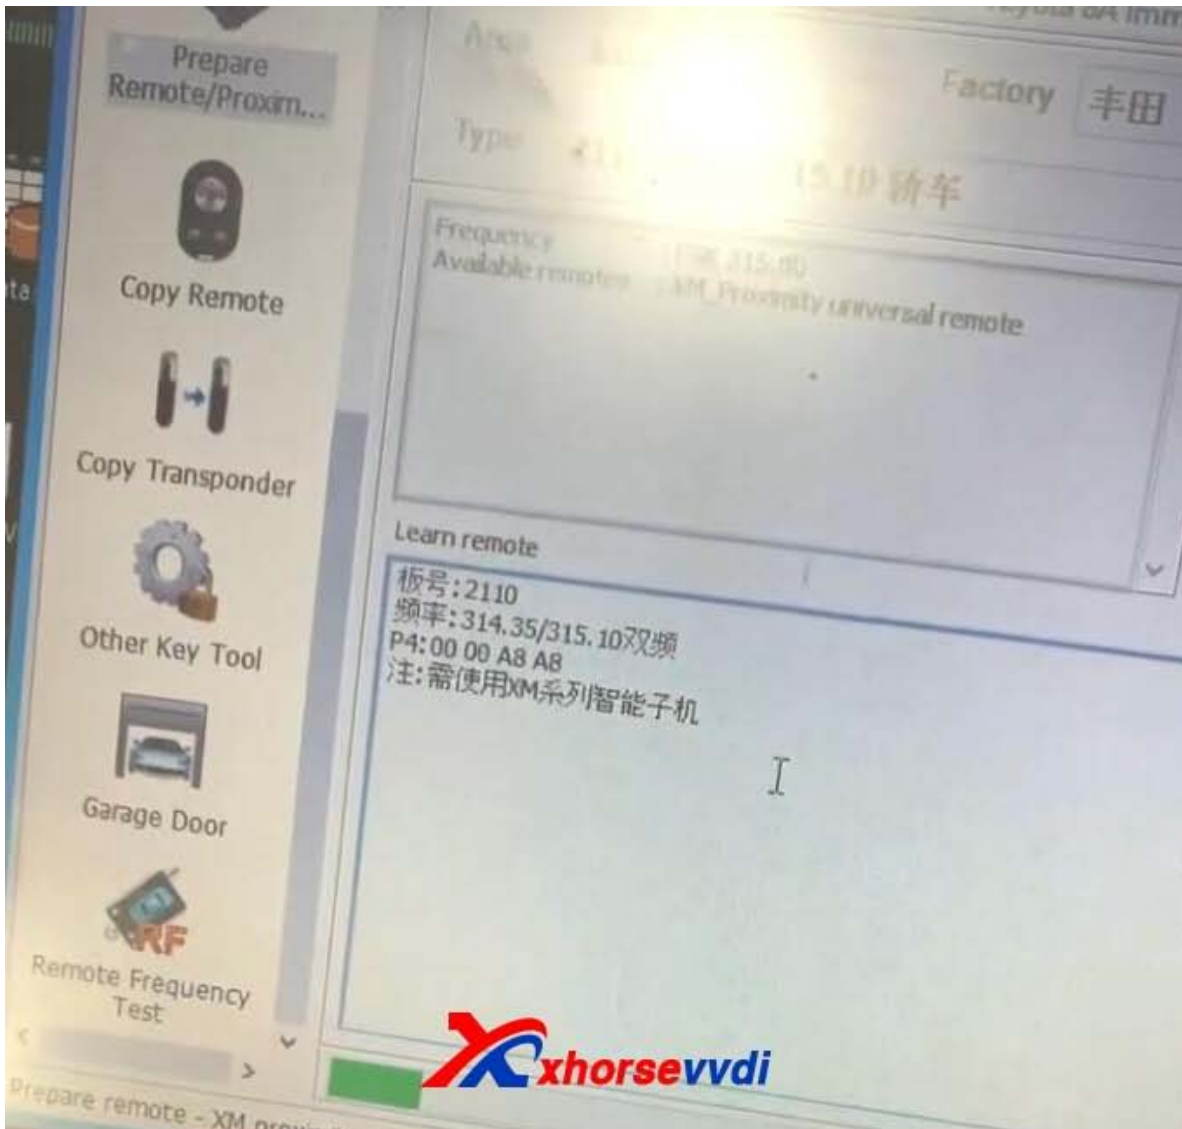

Synchronize with server.

Please wait...

Query result...

Calculating, require 5 seconds, query after 10 seconds... (Cannot be cancelled)

Prepare remote - XM proximity mode...5