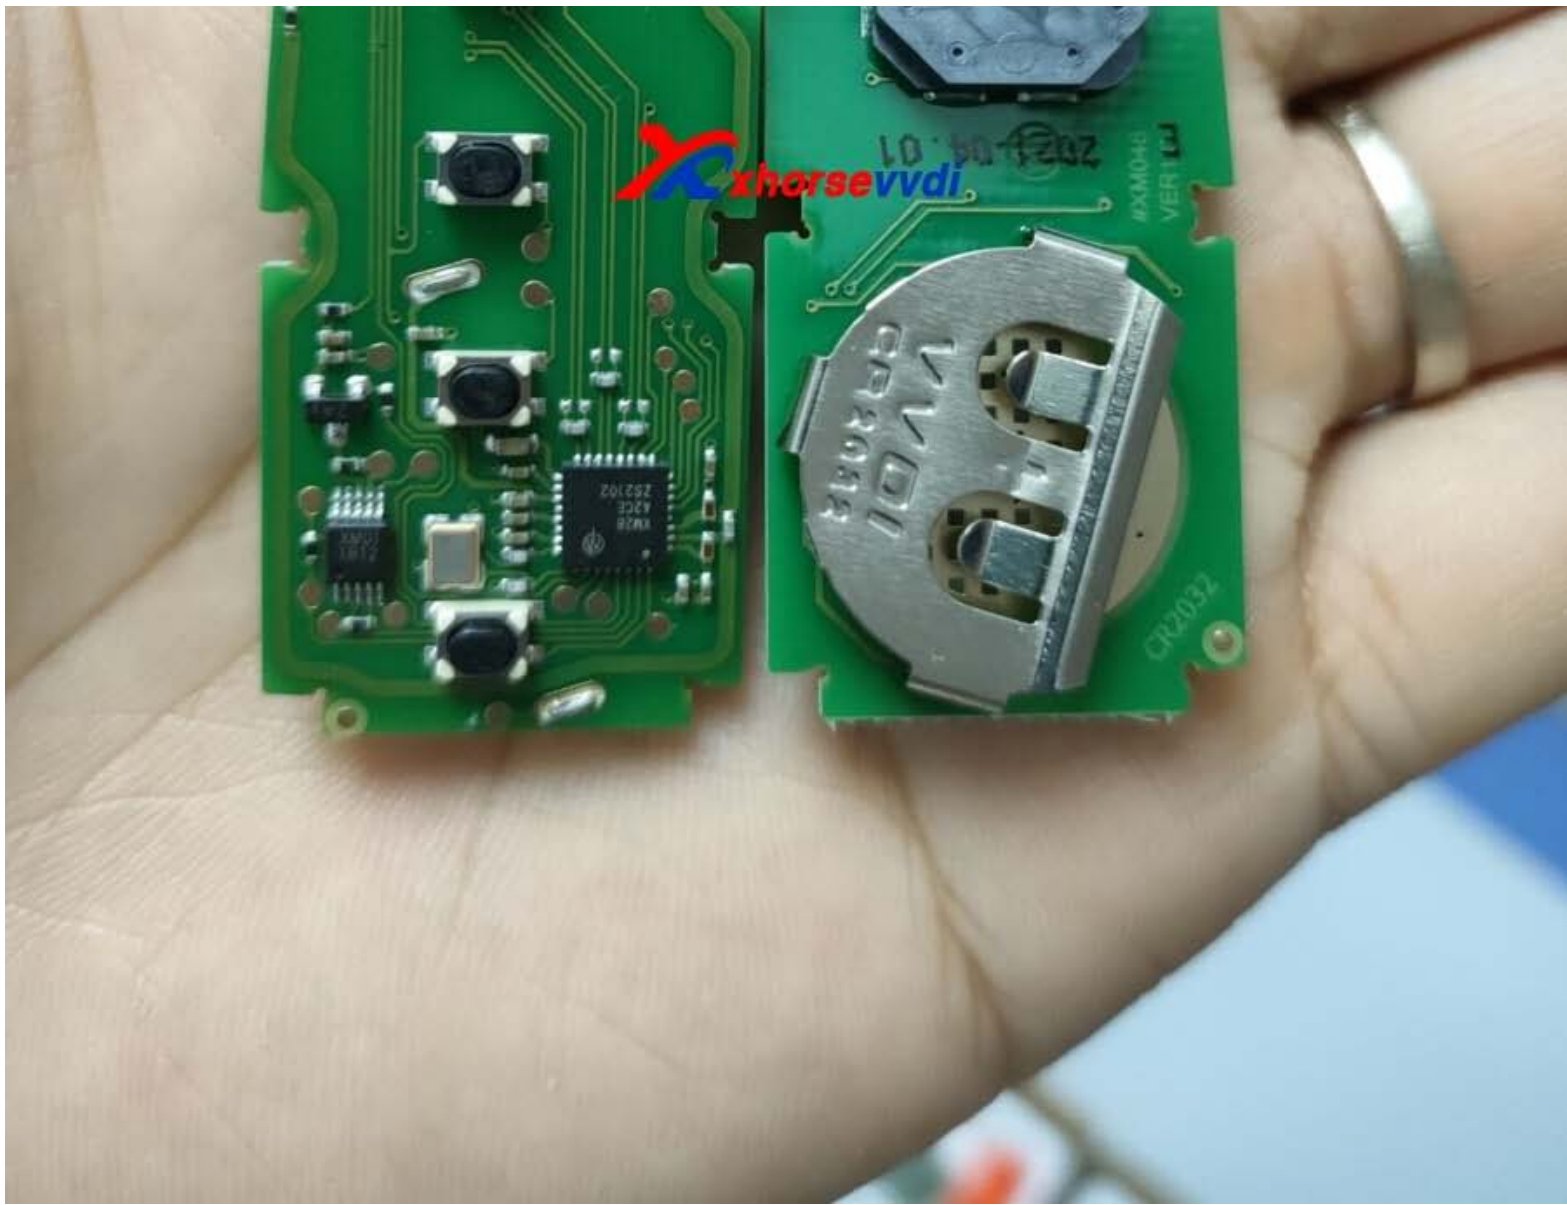

Open [Xhorse VVDI2](#) software, click on "Prepare proximity remote".