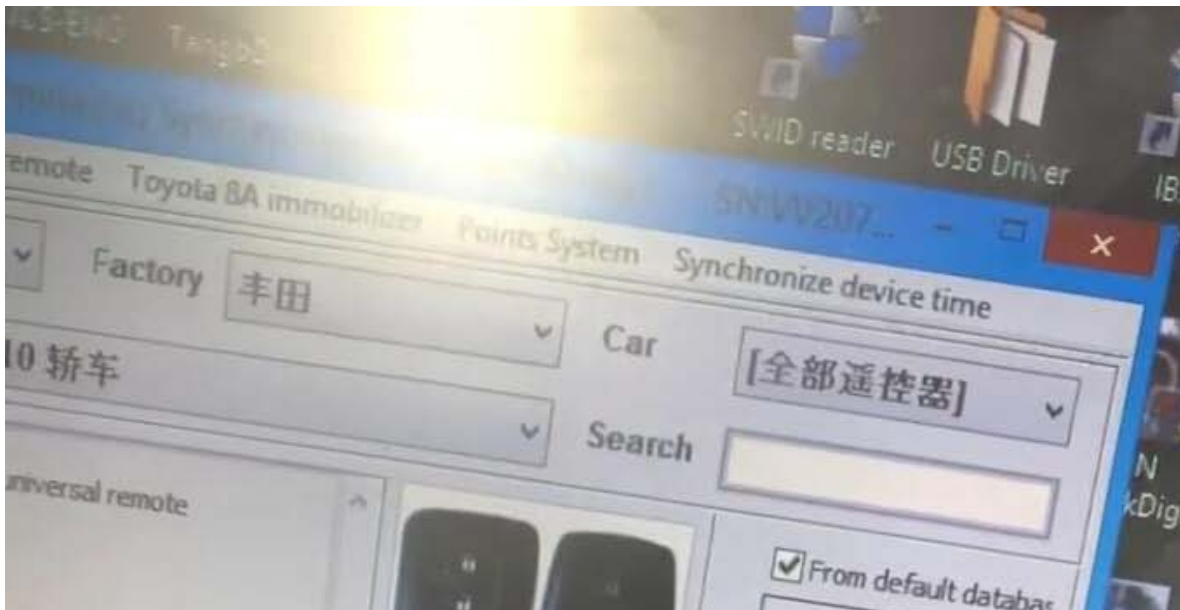

Open [Xhorse VVDI2](#) software, click on "Prepare proximity remote".