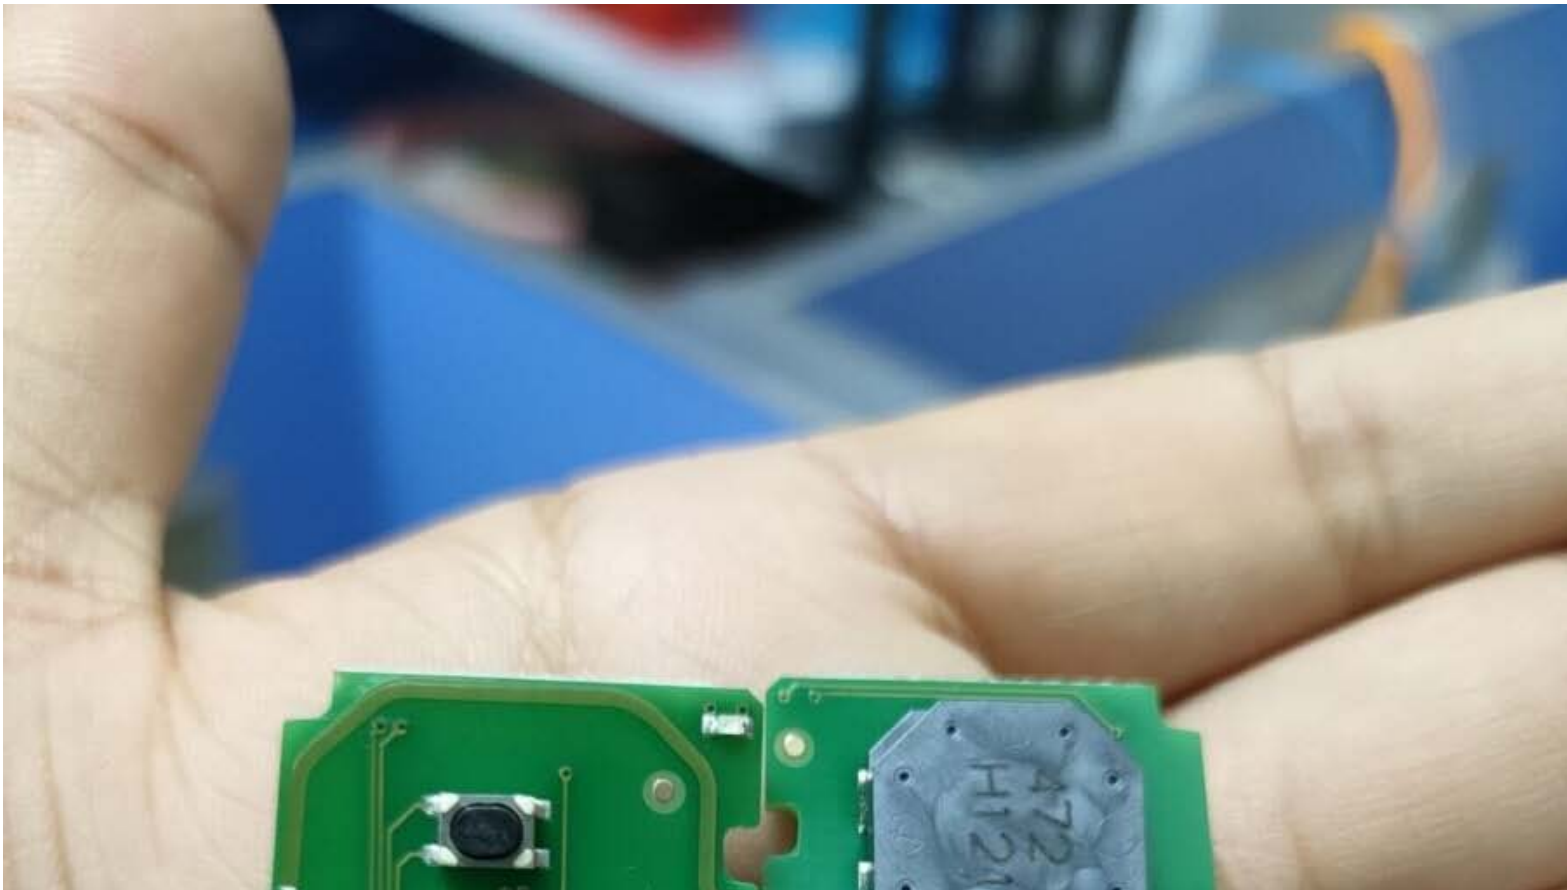

TOY.T UNIVERSAL SMARTKEY